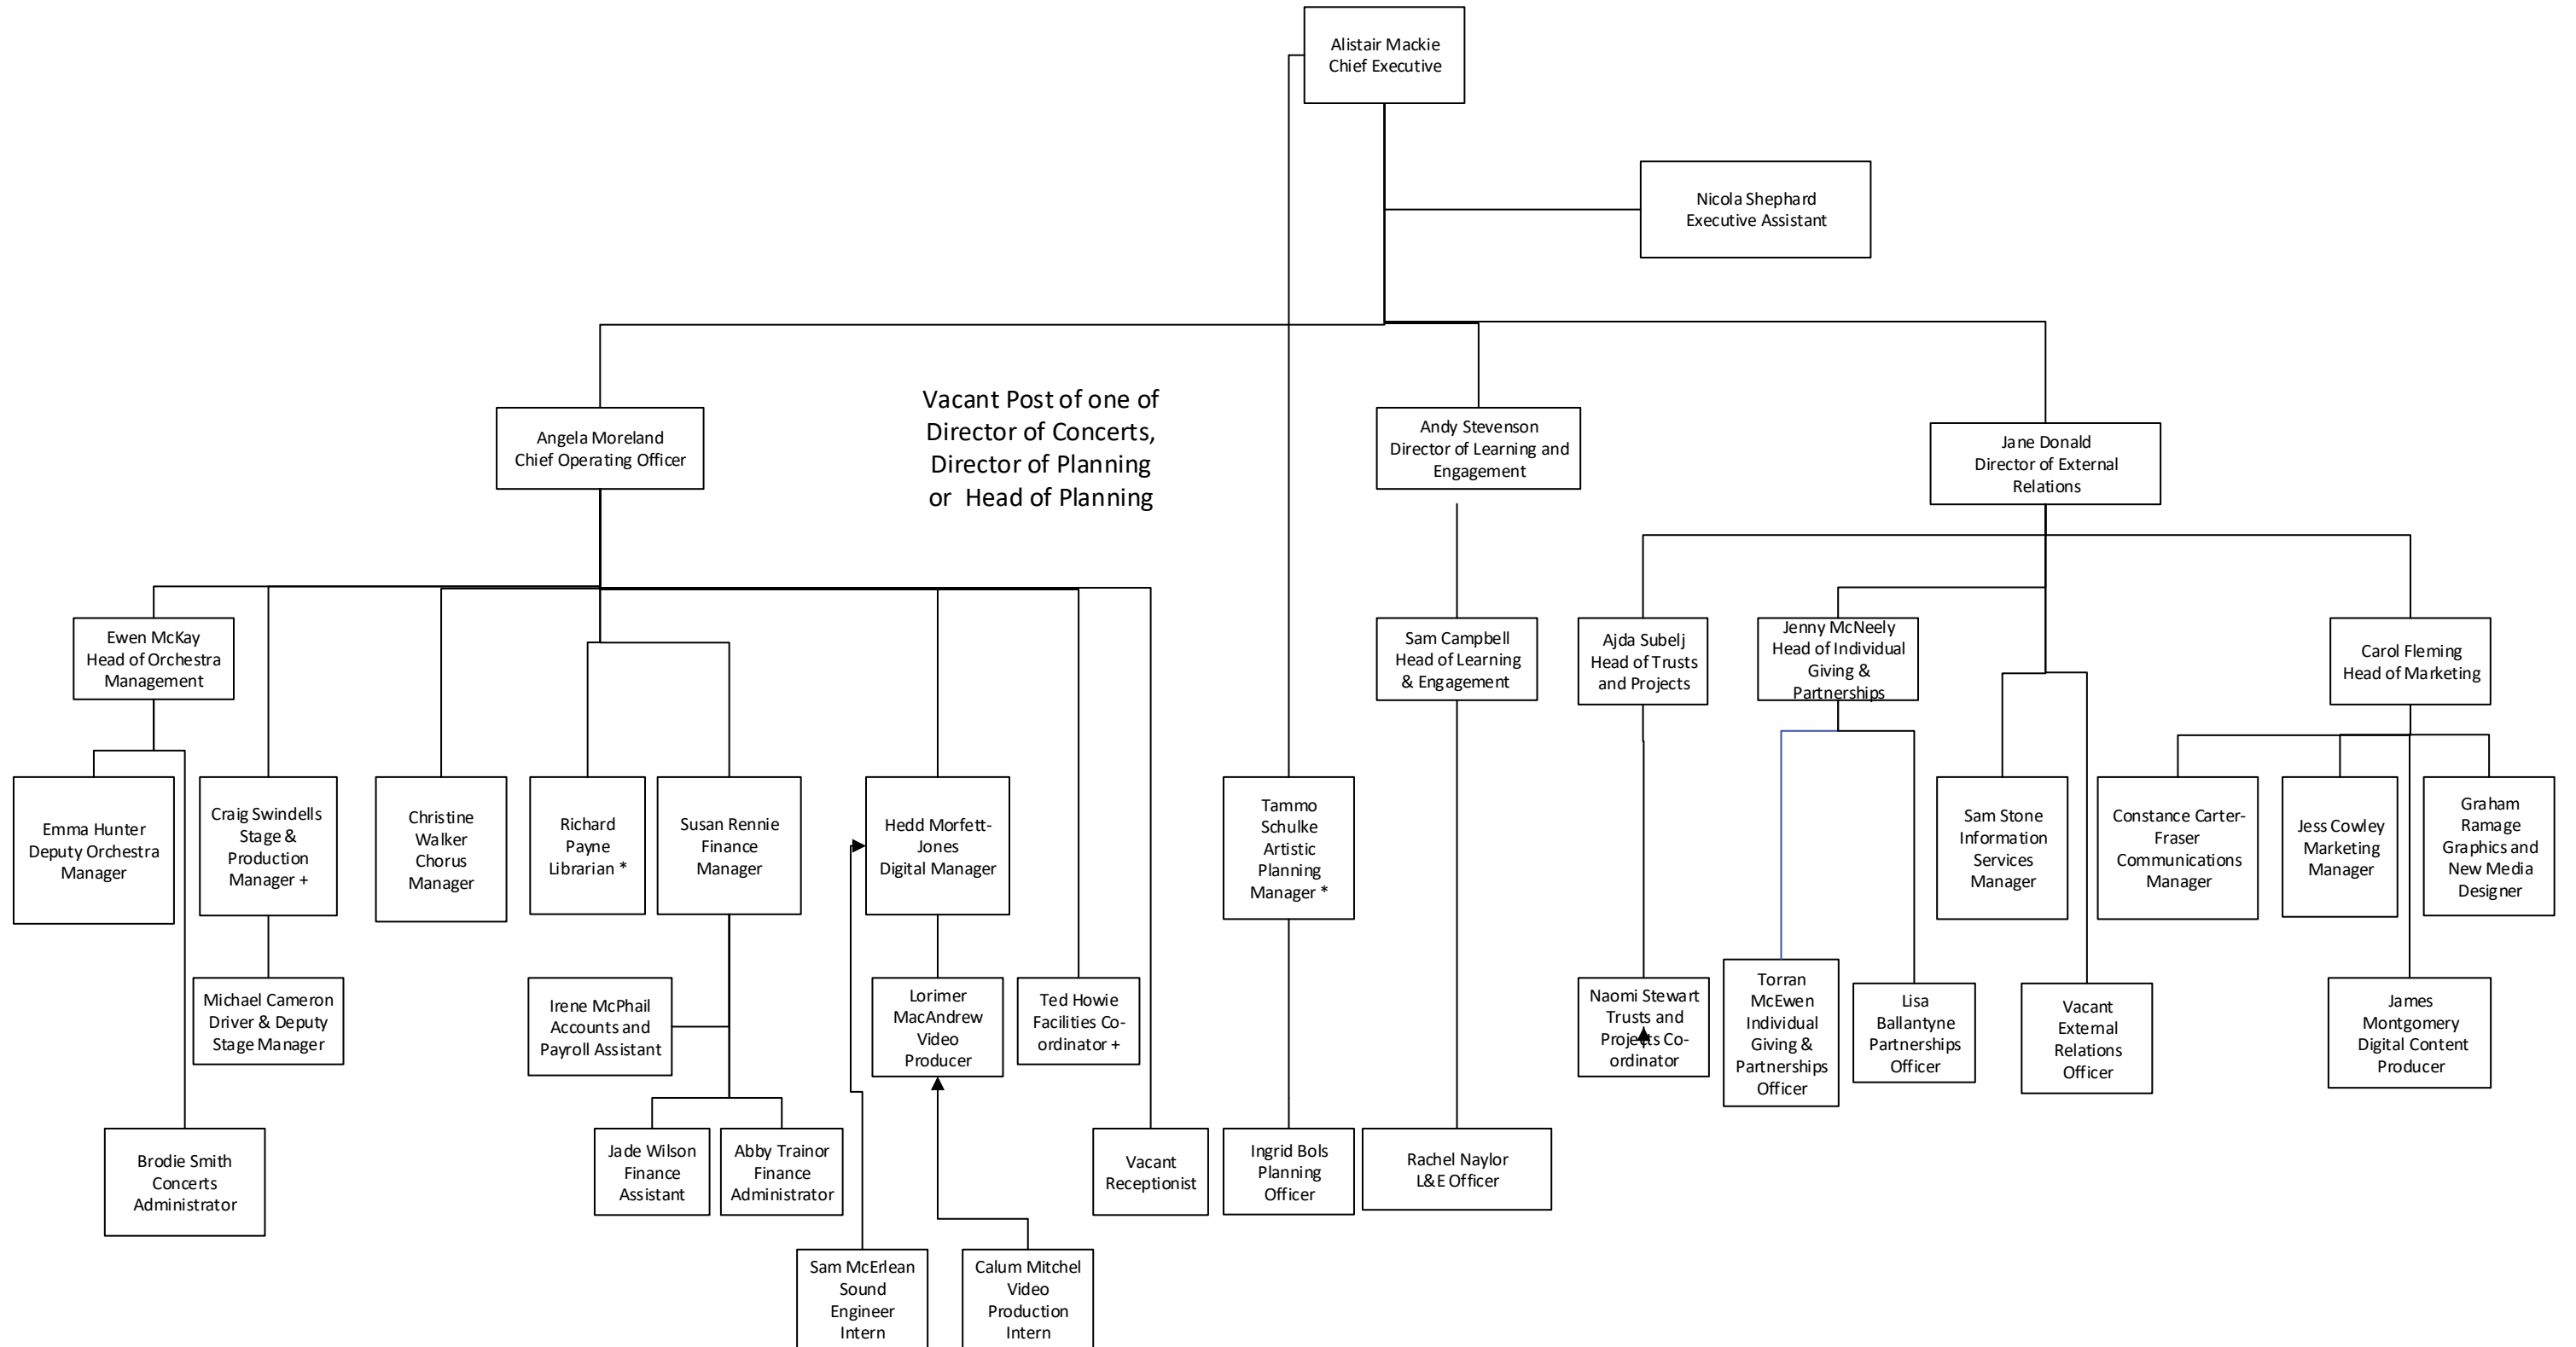

Organisational Chart

May 2022

+ Facilities Co-ordinator works closely with Stage & Production Manager

* Librarian works closely with Artistic Planning Manager and Artistic Planning & Tours Manager